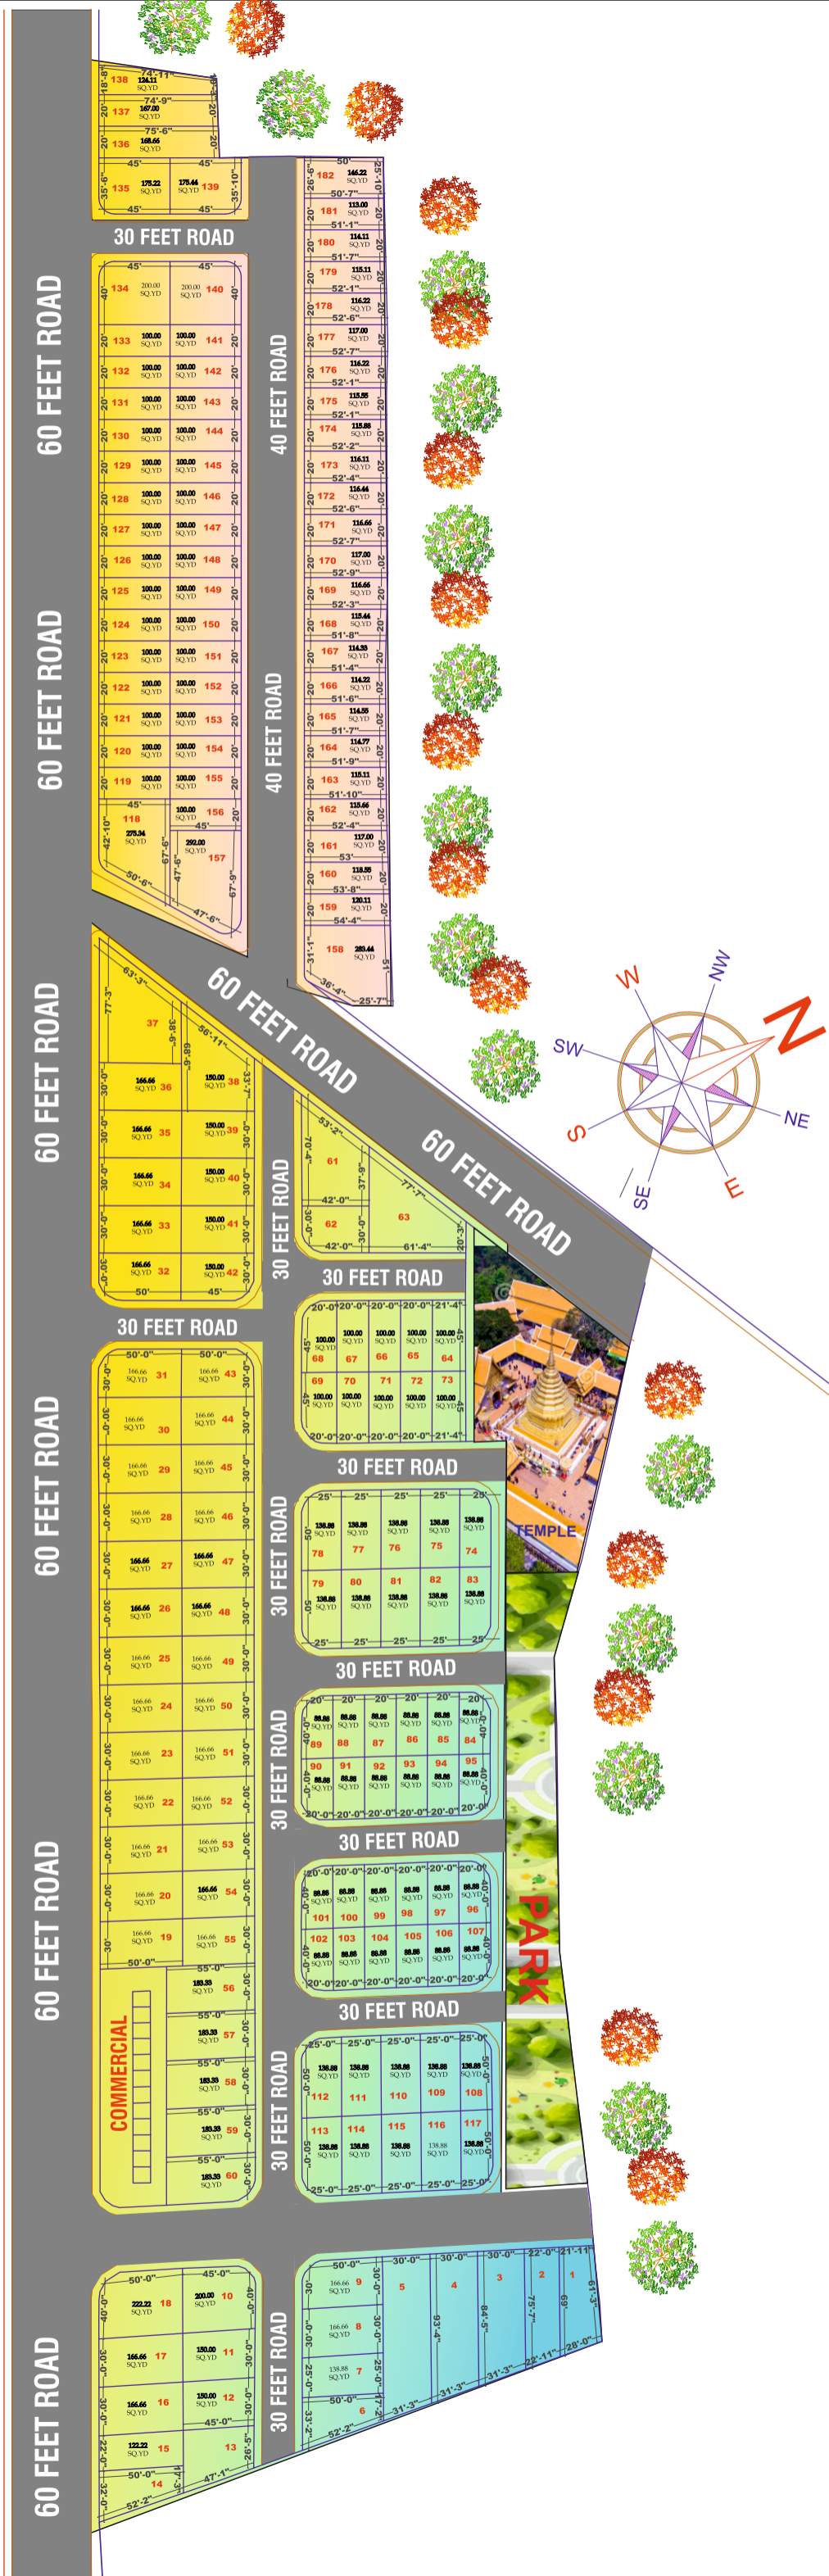

TRIVENI KUNJ

• RESIDENTIAL PLOTS •

LAYOUT PLAN

Village Hatora, Tehasil Shri Madhopur
1 Kms. from Khatushyam Ji Road,
2 Kms. Ajeetgarh Industrial Area

FUTURE PHOTOS